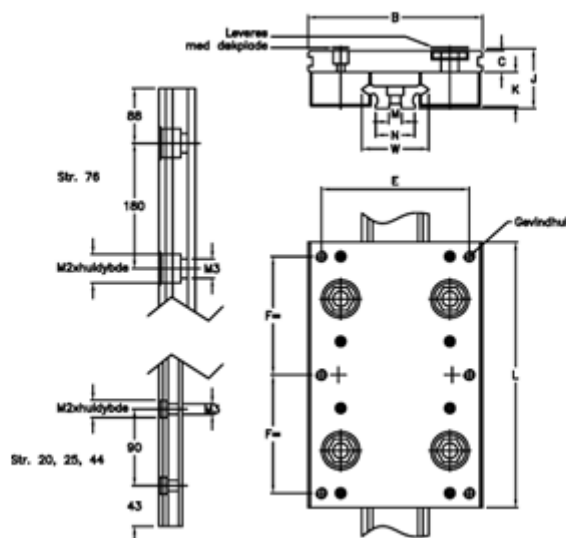

Article number: 056512011076

Description: Hepco Simple Select 20 1-1076

Measures

B = 64	M = 5x2
C = 10.0	M1 = 4.5
E = 50	M2 = 8x4,1
F = 44	N = 12.4
G = 6xM5	Size = 20
J = 24.95	W = 20
K = 14.0	
L = 100	